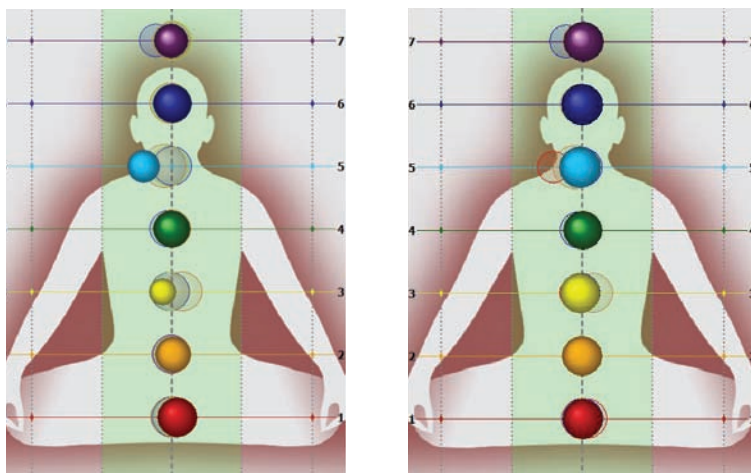

The 'field' around the body shows the symmetry between left and right sides of body. Symmetry is important for healthy function. The gaps or decreased energy relate to organs, glands or body parts.

Baseline

ENCODER & ENTRAINER DROPS RESEARCH

The 'field' around the body shows the symmetry between left and right Sides of body. Symmetry is important for healthy function. The gaps or decreased energy relates to organs, glands or body parts. The Energy Field Shows incoherent or insufficient energy (gaps) on both left and right. After placing the Encoder and then the Encoder and Entrainer Drops on the Subject, energy became more coherent, both energy area and symmetry improved

Pay attention to the next organs:

Descending colon	-0.76
Function of vegetative nervous system	-0.62
Immune organs	-0.63
Jaw, Teeth	-0.61

With Encoder & Entrainer Drops

	Mean integral area	Deviation of area	Entropy
LOCOMOTOR SYSTEM	0.07	0.27	1.91
NERVOUS SYSTEM	0.08	0.28	2.03
ENDOCRINE SYSTEM	0.12	0.20	2.10
CARDIOVASCULAR SYSTEM	-0.06	0.21	2.02
RESPIRATORY SYSTEM	0.17	0.16	1.56
DIGESTIVE SYSTEM	0.09	0.22	1.73
UROGENITAL SYSTEM	0.06	0.42	1.56
IMMUNE SYSTEM	-0.13	0.21	0.95

Right kidney: -0.62

The Chakras (balls) are spinning vortexes of subtle energy and are crucial for everyday balance and wellness. The left, BEFORE scan, shows misalignment in some of the chakras. The circle shadows present are showing the other scan chakra positions. Note how the chakras are center aligned to support body function AFTER wearing the Encoder and ingesting the Entrainer Drops.