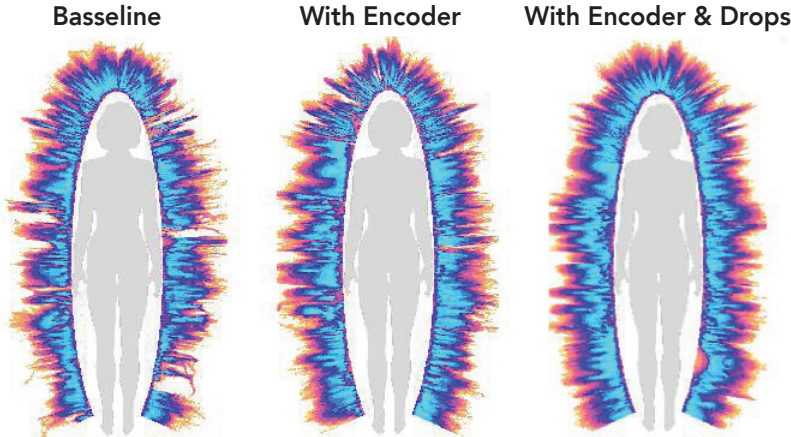

The 'field' around the body shows the symmetry between left and right sides of body. Symmetry is important for healthy function. The gaps or decreased energy relate to organs, glands or body parts.

Baseline

With Encoder

With Encoder & Entrainer Drops

Images provided by Biophotonic Camera.

This information has not been evaluated by the FDA and is not intended to treat disease, support human life, or to prevent impairment of human health. This information is for frequency, self-education and research purposes only. Please seek professional help with health issues. The products are not sold for these purposes. They are only sold to assist in bringing the energy field and centers into a greater sense of balance and coherence and any resulting physical results are anecdotal at best.

ENCODER & ENTRAINER DROPS RESEARCH

The 'field' around the body shows the symmetry between left and right Sides of body. Symmetry is important for healthy function. The gaps or decreased energy relates to organs, glands or body parts. The Energy Field Shows incoherent or insufficient energy (gaps) on both left and right. After placing the Encoder and then the Encoder and Entrainer Drops on the Subject, energy became more coherent, both energy area and symmetry improved

The charts below show systems and individual organ, endocrine and structure balance, adaptability and energy needed to heal. After placing the Encoder on the Subject, energy became more coherent balancing 6 of the 10 areas previously out of balance. With the addition of the Entrainer Drops, only 1 area remains out of balance.